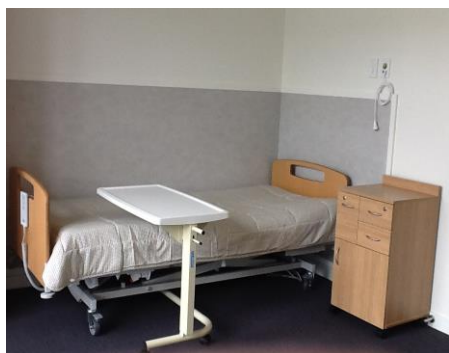

Address: 134 Hamurana Road, Omokoroa 3114 Phone: (07) 548 0400 Fax: (07) 548 1010 Email: acaciapark@cht.co.nz

Milestones

Stage 1 of our rebuild is now complete and we are moving the first lot of residents. A very exciting time for our residents, families and staff to be a part of this amazing experience.